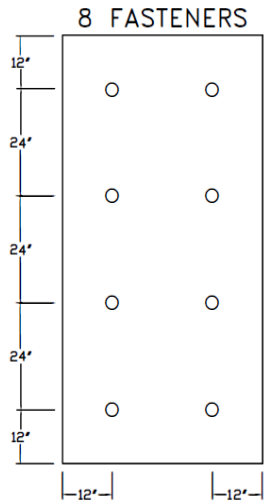

## MECHANICAL ATTACHMENT SARNATHERM ISO 4' X 8'

For up to date and accurate information, please consult the current Product Data Sheet for all Sika products at [www.sika.ca](http://www.sika.ca)

## MECHANICAL ATTACHMENT DENS DECK 4' X 8'

For up to date and accurate information, please consult the current Product Data Sheet for all Sika products at [www.sika.ca](http://www.sika.ca)