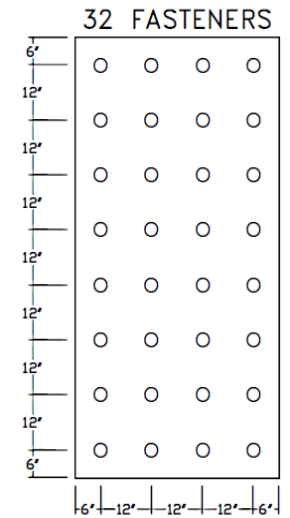

ISO DENS DECK ATTACHMENT

**BUILDING TRUST
CONSTRUIRE LA CONFIANCE**

MECHANICAL ATTACHMENT DENS DECK 4' X 8'

For up to date and accurate information, please consult the current Product Data Sheet for all Sika products at www.sika.ca