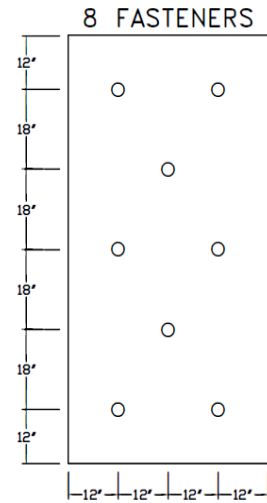

## MECHANICAL ATTACHMENT SARNATHERM ISO 4' X 8'

For up to date and accurate information, please consult the current Product Data Sheet for all Sika products at [www.sika.ca](http://www.sika.ca)

## MECHANICAL ATTACHMENT DENS DECK 4' X 8'

For up to date and accurate information, please consult the current Product Data Sheet for all Sika products at [www.sika.ca](http://www.sika.ca)