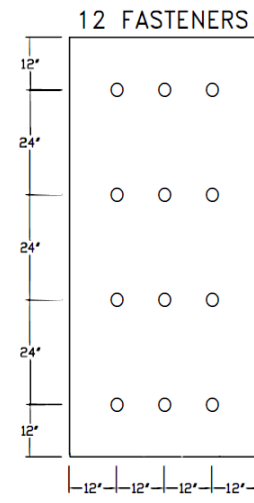

## MECHANICAL ATTACHMENT SARNATHERM ISO 4' X 8'

For up to date and accurate information, please consult the current Product Data Sheet for all Sika products at [www.sika.ca](http://www.sika.ca)

## MECHANICAL ATTACHMENT DENS DECK 4' X 8'

For up to date and accurate information, please consult the current Product Data Sheet for all Sika products at [www.sika.ca](http://www.sika.ca)