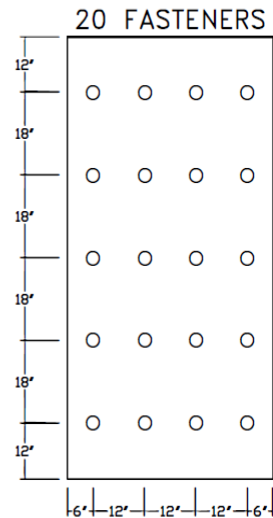

ISO DENS DECK ATTACHMENT

**BUILDING TRUST
CONSTRUIRE LA CONFIANCE**

MECHANICAL ATTACHMENT DENS DECK 4' X 8'

For up to date and accurate information, please consult the current Product Data Sheet for all Sika products at www.sika.ca