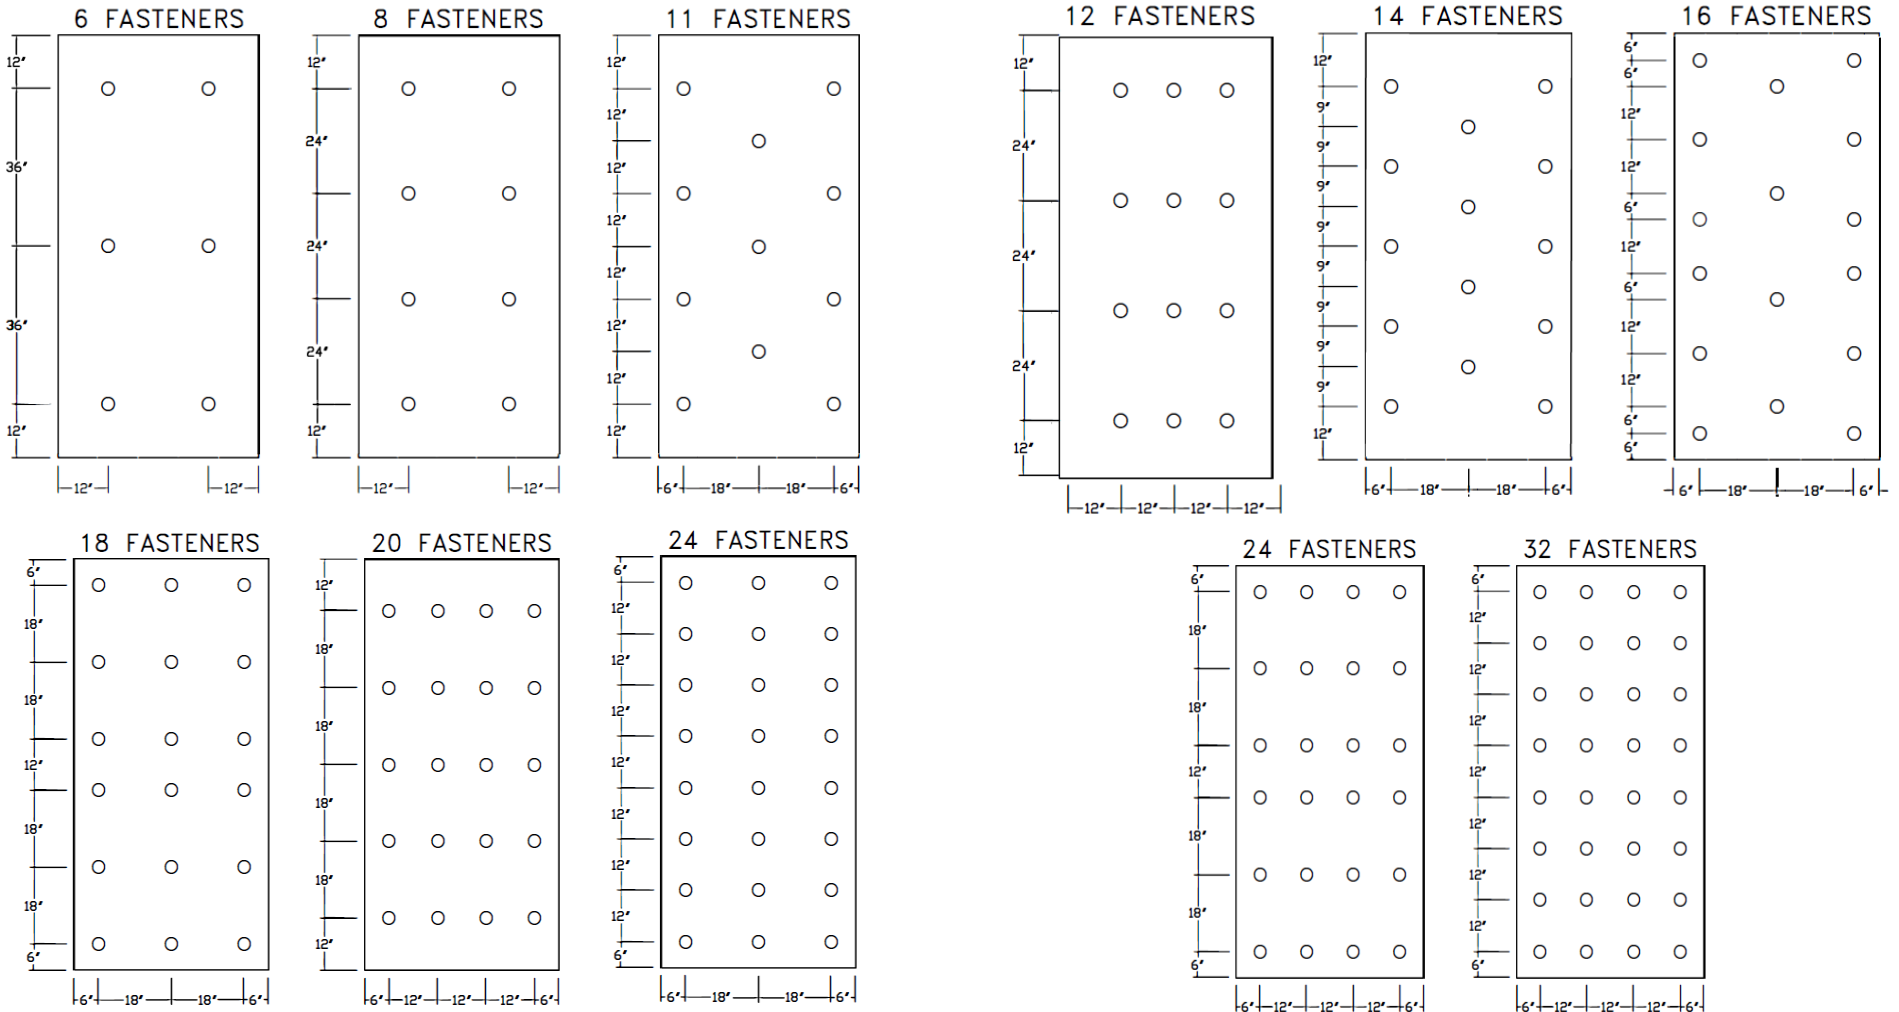

# ISO DENS DECK ATTACHMENT

**BUILDING TRUST  
CONSTRUIRE LA CONFIANCE**

## MECHANICAL ATTACHMENT SARNATHERM ISO 4' X 8'

For up to date and accurate information, please consult the current Product Data Sheet for all Sika products at [www.sika.ca](http://www.sika.ca)

## MECHANICAL ATTACHMENT DENS DECK 4' X 8'

For up to date and accurate information, please consult the current Product Data Sheet for all Sika products at [www.sika.ca](http://www.sika.ca)