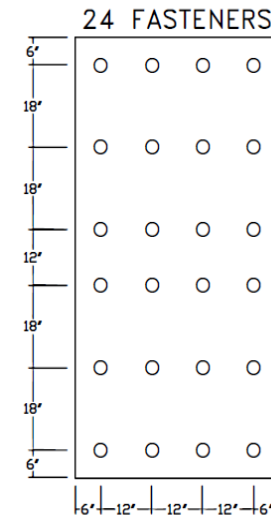

ISO DENS DECK ATTACHMENT

**BUILDING TRUST
CONSTRUIRE LA CONFIANCE**

MECHANICAL ATTACHMENT DENS DECK 4' X 8'

For up to date and accurate information, please consult the current Product Data Sheet for all Sika products at www.sika.ca