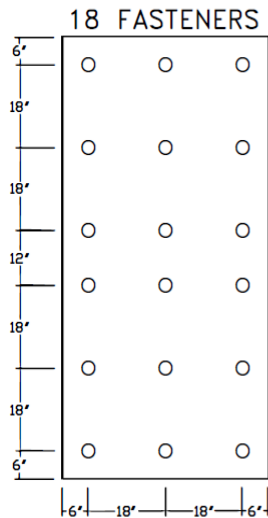

## MECHANICAL ATTACHMENT SARNATHERM ISO 4' X 8'

For up to date and accurate information, please consult the current Product Data Sheet for all Sika products at [www.sika.ca](http://www.sika.ca)

## MECHANICAL ATTACHMENT DENS DECK 4' X 8'

For up to date and accurate information, please consult the current Product Data Sheet for all Sika products at [www.sika.ca](http://www.sika.ca)