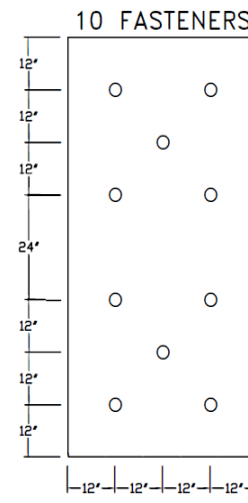

ISO DENS DECK ATTACHMENT

**BUILDING TRUST
CONSTRUIRE LA CONFIANCE**

MECHANICAL ATTACHMENT DENS DECK 4' X 8'

For up to date and accurate information, please consult the current Product Data Sheet for all Sika products at www.sika.ca