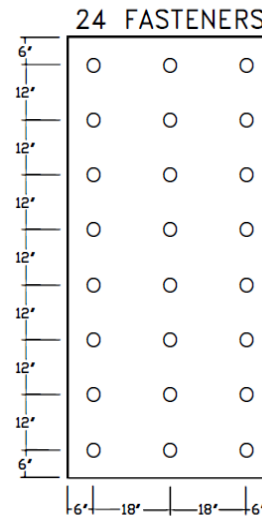

## MECHANICAL ATTACHMENT SARNATHERM ISO 4' X 8'

For up to date and accurate information, please consult the current Product Data Sheet for all Sika products at [www.sika.ca](http://www.sika.ca)

## MECHANICAL ATTACHMENT DENS DECK 4' X 8'

For up to date and accurate information, please consult the current Product Data Sheet for all Sika products at [www.sika.ca](http://www.sika.ca)