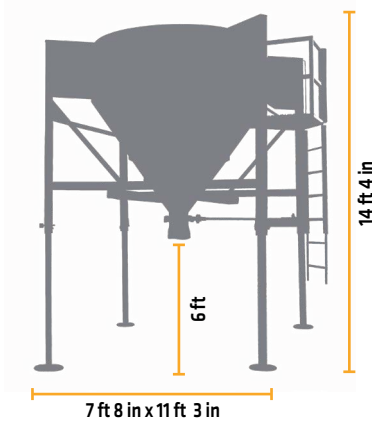

SPECIFICATIONS-SILOS

LARGE SILO

Capacity: 3 x 1500 kg bags
Weight: 1670 kg

MEDIUM SILO

Capacity: 2 x 1500 kg bags
Weight: 1050 kg

SMALL SILO

Capacity: 1-2 bags x 1500 kg
Weight: 680 kg