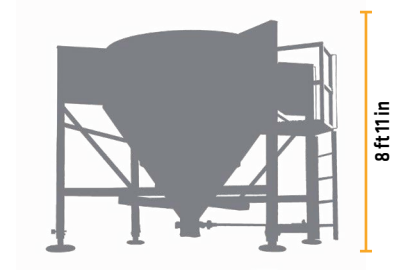

SPECIFICATIONS-SILOS

LARGE SILO

Capacity: 3 x 1500 kg bags
Weight: 1670 kg

MEDIUM SILO

Capacity: 2 x 1500 kg bags
Weight: 1050 kg

SMALL SILO

Capacity: 1-2 bags x 1500 kg
Weight: 680 kg