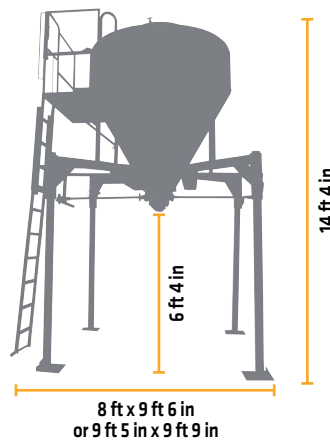

SPECIFICATIONS-SILOS

LARGE SILO

Capacity: 3 x 1500 kg bags
Weight: 1670 kg

MEDIUM SILO

Capacity: 2 x 1500 kg bags
Weight: 1050 kg

SMALL SILO

Capacity: 1-2 bags x 1500 kg
Weight: 680 kg